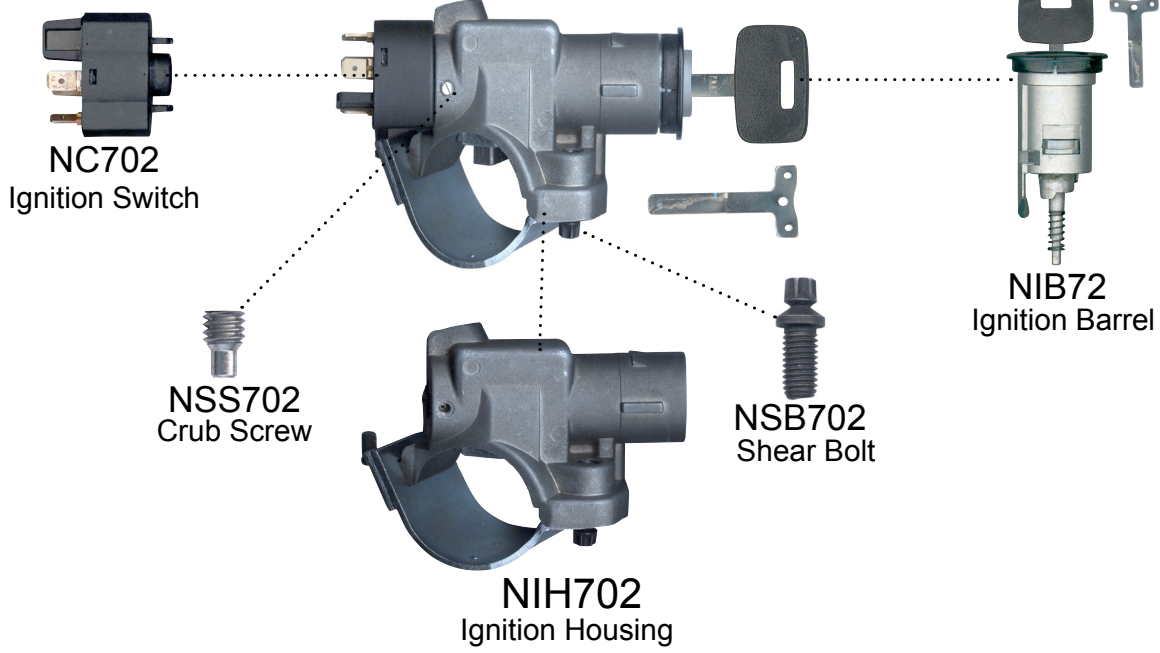

Ignition Barrel

Boot or Tailgate Lock

NOTES

To suit all series VN - VS Commodore 09/88-08/97

Commodore Ignition Lock Break Down

NIC702

Complete Assembly

G.M.H